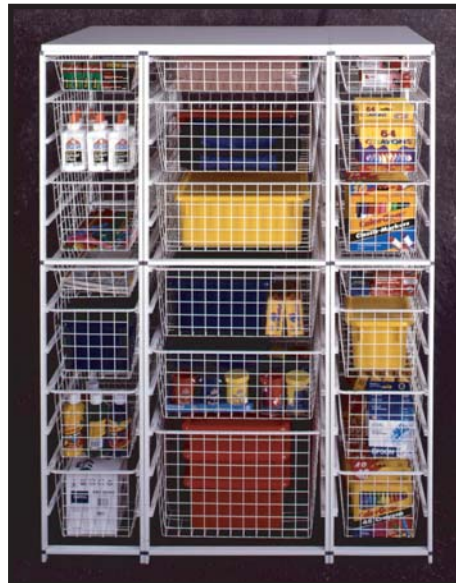

elfa®

BuiltRite Solutions

877.293.7458